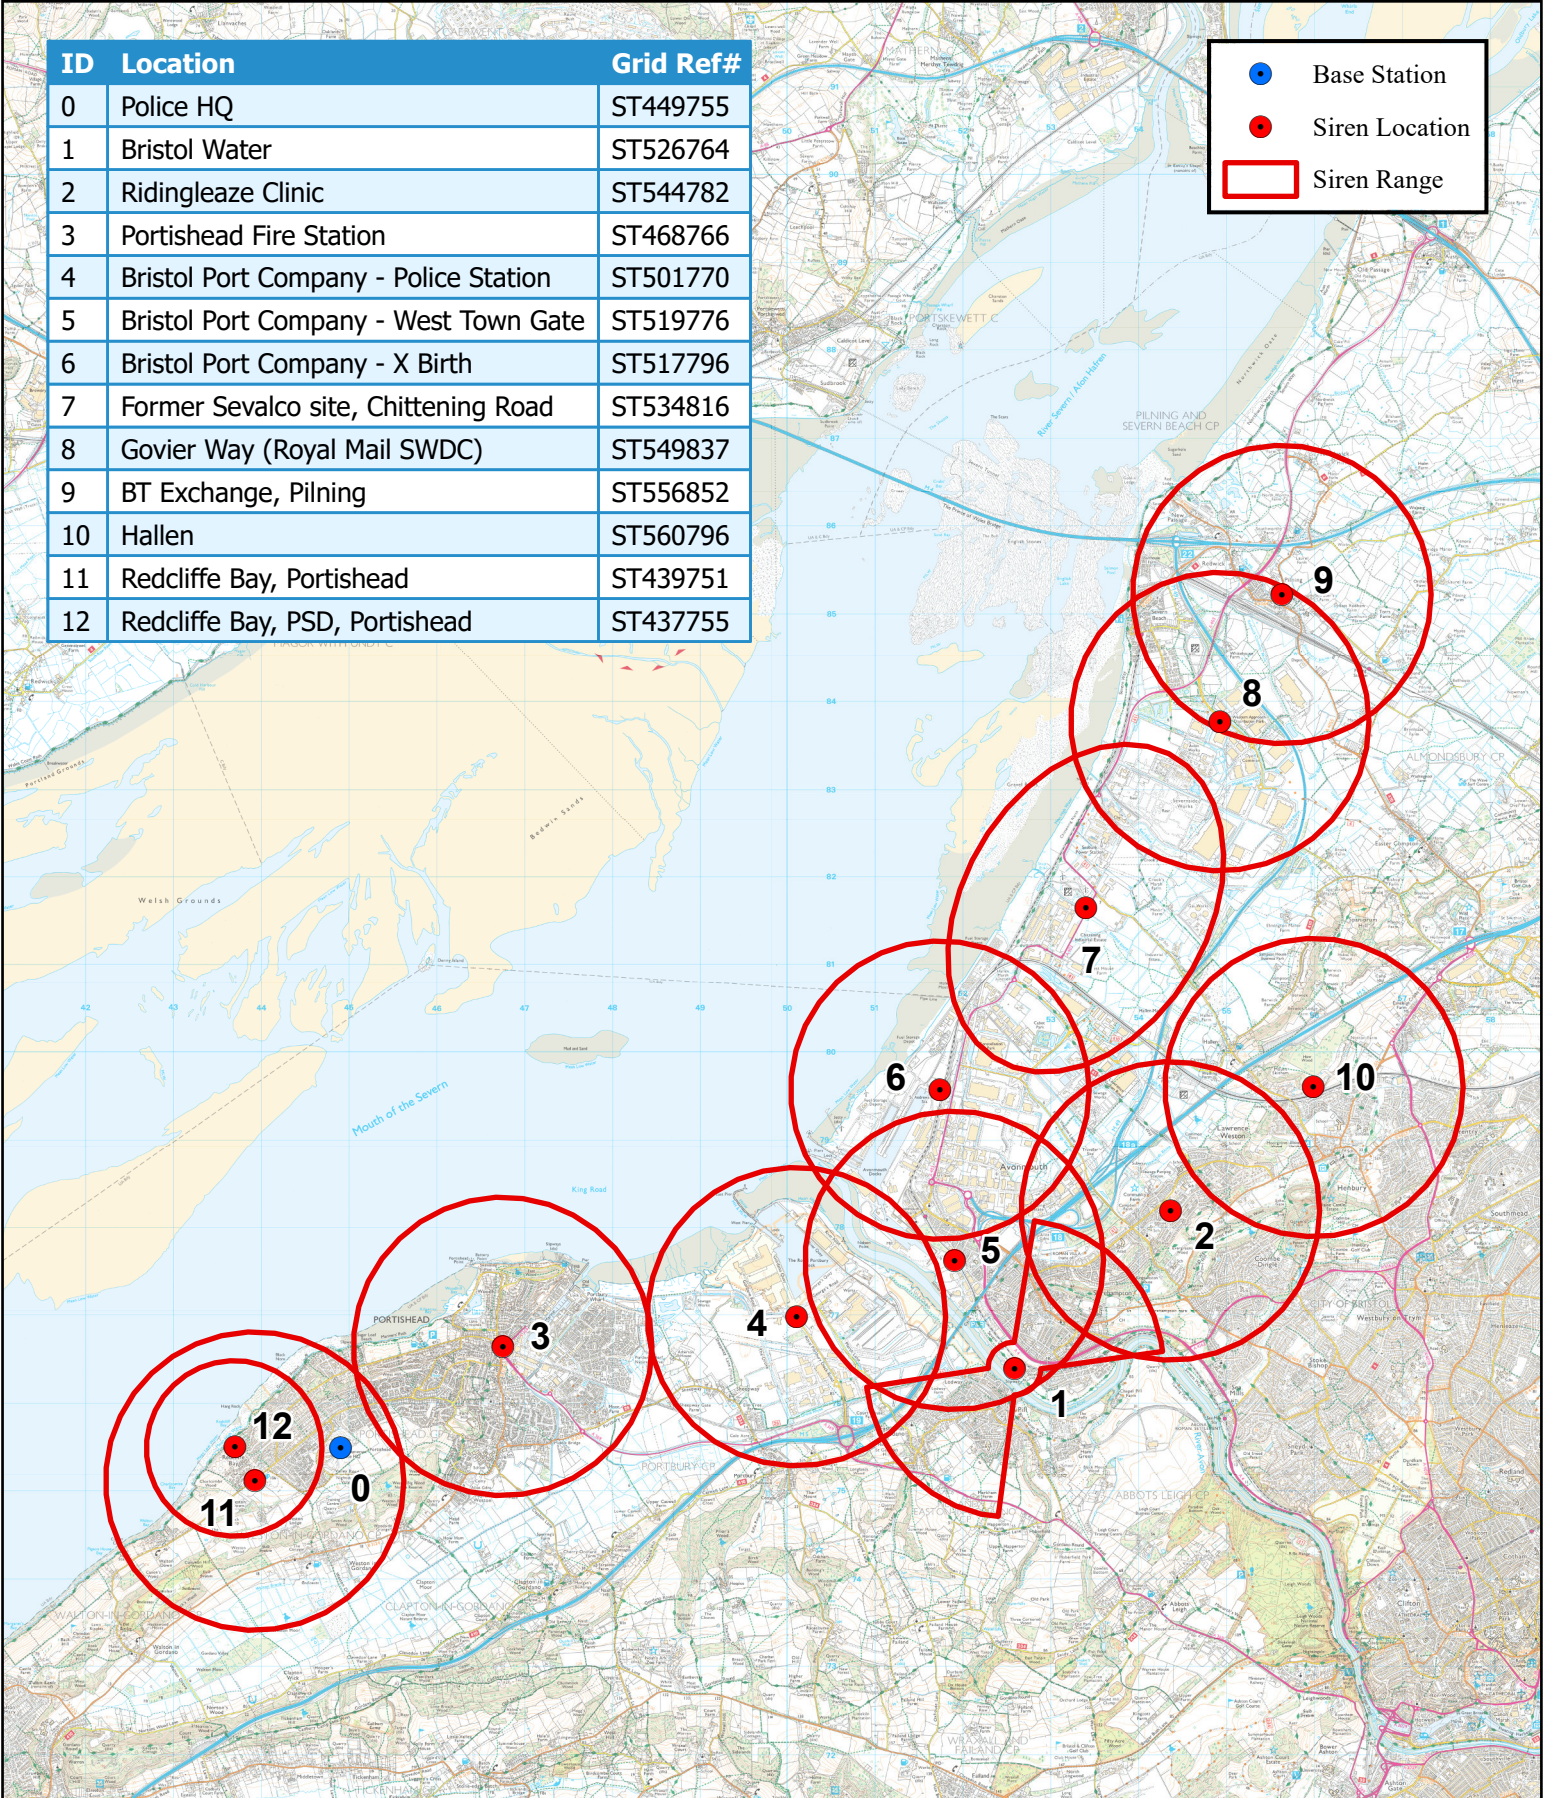

Severnside Siren System

December 2023

ID	Location	Grid Ref#
0	Police HQ	ST449755
1	Bristol Water	ST526764
2	Ridingleaze Clinic	ST544782
3	Portishead Fire Station	ST468766
4	Bristol Port Company - Police Station	ST501770
5	Bristol Port Company - West Town Gate	ST519776
6	Bristol Port Company - X Birth	ST517796
7	Former Sevalco site, Chittening Road	ST534816
8	Govier Way (Royal Mail SWDC)	ST549837
9	BT Exchange, Pilning	ST556852
10	Hallen	ST560796
11	Redcliffe Bay, Portishead	ST439751
12	Redcliffe Bay, PSD, Portishead	ST437755

● Base Station
● Siren Location
 Siren Range

N
 © Crown Copyright and database right 2023.
 Ordnance Survey AC0000807971.
 0 1.25 2.5 5
 Kilometers

Emergency Preparedness and Resilience Team
 Bristol City Council
emergency.planning@bristol.gov.uk